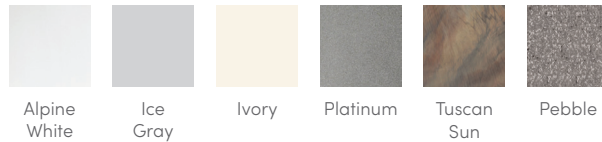

HIGHLIFE® COLLECTION

SOVEREIGN®

SHELL COLORS

CABINET COLORS

COVER COLORS

CABINET AND SHELL COLOR OPTIONS*

Cabinet Colors	Java	Charcoal	Blackwood	Linen	Brushed Nickel
Shell Colors	Alpine White Ice Gray Ivory Tuscan Sun Pebble	Alpine White Ice Gray Platinum Tuscan Sun Pebble	Alpine White Ice Gray Platinum	Alpine White Ivory Tuscan Sun Pebble	Alpine White Ice Gray Platinum