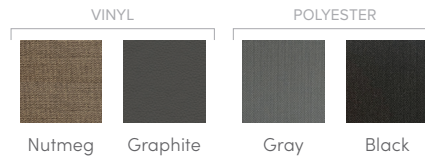

HIGHLIFE® COLLECTION

SOVEREIGN®

SHELL COLORS

CABINET COLORS

COVER COLORS

CABINET AND SHELL COLOR OPTIONS*

Cabinet Colors	Java	Charcoal	Blackwood	Linen	Brushed Nickel
Shell Colors	Alpine White Ice Gray Ivory Tuscan Sun Pebble	Alpine White Ice Gray Platinum Tuscan Sun Pebble	Alpine White Ice Gray Platinum	Alpine White Ivory Tuscan Sun Pebble	Alpine White Ice Gray Platinum