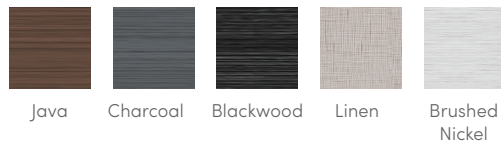

HIGHLIFE® COLLECTION

SOVEREIGN®

SHELL COLORS

CABINET COLORS

COVER COLORS

CABINET AND SHELL COLOR OPTIONS*

Cabinet Colors	Java	Charcoal	Blackwood	Linen	Brushed Nickel
Shell Colors	Alpine White Ice Gray Ivory Tuscan Sun Pebble	Alpine White Ice Gray Platinum Tuscan Sun Pebble	Alpine White Ice Gray Platinum	Alpine White Ivory Tuscan Sun Pebble	Alpine White Ice Gray Platinum