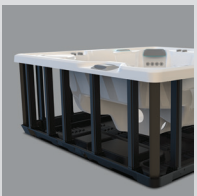

Polymer Substructure
& Base Pan