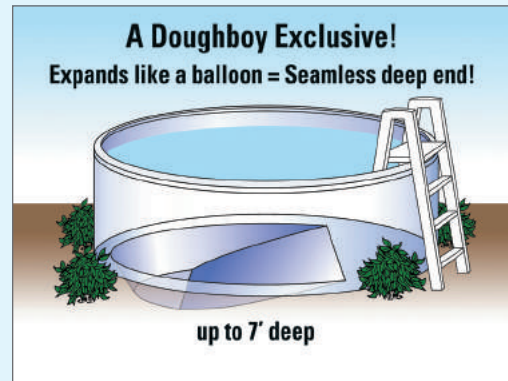

A Size For Any Backyard

An excellent assortment of pool sizes to perfectly match your backyard.

Round

12' • 16'
18' • 21'
24' • 28'

Oval

20' x 12' • 24' x 12'
24' x 16' • 28' x 16'
32' x 16' • 34' x 18'
38' x 18' • 41' x 21'

Important: Misuse of your pool may result in crippling injury and/or other dangers to life and health. Do not dive or jump. Do not use slides, diving boards, or any other platform or object which can be used for improper pool entry. Use only an above-ground swimming pool ladder to enter or exit your pool. It is your responsibility to secure your pool against unauthorized, unsupervised or unintentional entry.

Change of Design: Doughboy Recreational expressly reserves the right to change or modify the design and construction of any product in due course of our manufacturing without incurring any obligation or liability to furnish or install such changes or modifications on products previously or subsequently sold.

Doughboy Recreational is in no way affiliated with any professional pool installer. If you have the pool installed by others, please supervise to be sure they comply with proper installation techniques as shown.

Visit our website at www.doughboy-pools.com

Doughboy Recreational • 315 N Sebastian • West Helena, AR 72390 • 866-DOUGHBOY