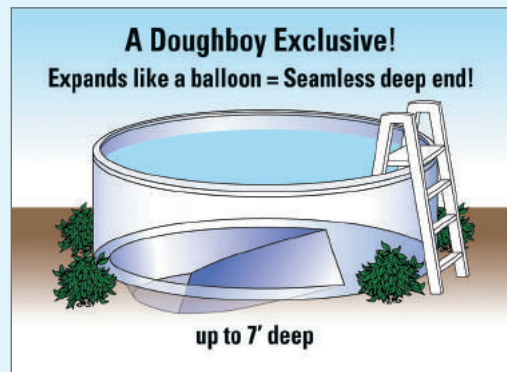

A Size For Any Backyard

An excellent assortment of pool sizes to perfectly match your backyard.

Round	Oval
12' • 16'	20' x 12' • 24' x 12' • 28' x 12'
18' • 21'	32' x 12' • 24' x 16' • 28' x 16'
24' • 28'	32' x 16' • 34' x 18' • 38' x 18'
32'	41' x 21'

By special order: 40' x 16' and 44' x 12'

Important: Misuse of your pool may result in crippling injury and/or other dangers to life and health. Do not dive or jump. Do not use slides, diving boards, or any other platform or object which can be used for improper pool entry. Use only an above-ground swimming pool ladder to enter or exit your pool. It is your responsibility to secure your pool against unauthorized, unsupervised or unintentional entry.

Change of Design: Doughboy Recreational expressly reserves the right to change or modify the design and construction of any product in due course of our manufacturing without incurring any obligation or liability to furnish or install such changes or modifications on products previously or subsequently sold.

Doughboy Recreational is in no way affiliated with any professional pool installer. If you have the pool installed by others, please supervise to be sure they comply with proper installation techniques as shown.

Visit our website at www.doughboy-pools.com

Doughboy Recreational • 315 N Sebastian • West Helena, AR 72390 • 866-DOUGHBOY