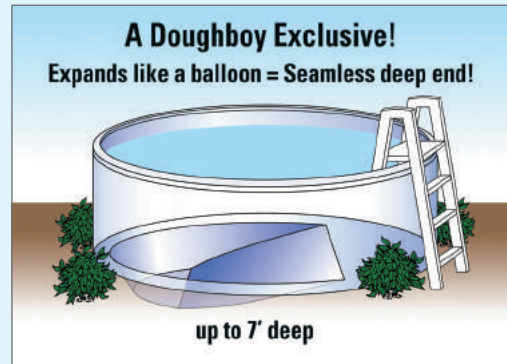

A Size For Any Backyard

An excellent assortment of pool sizes to perfectly match your backyard.

Round

12' • 16'
18' • 21'
24' • 28'

Oval

20' x 12' • 24' x 12' • 28' x 12'
24' x 16' • 28' x 16' • 32' x 16'
34' x 18' • 38' x 18' • 41' x 21'

Important: Misuse of your pool may result in crippling injury and/or other dangers to life and health. Do not dive or jump. Do not use slides, diving boards, or any other platform or object which can be used for improper pool entry. Use only an above-ground swimming pool ladder to enter or exit your pool. It is your responsibility to secure your pool against unauthorized, unsupervised or unintentional entry.

Change of Design: Doughboy Recreational expressly reserves the right to change or modify the design and construction of any product in due course of our manufacturing without incurring any obligation or liability to furnish or install such changes or modifications on products previously or subsequently sold.

Doughboy Recreational is in no way affiliated with any professional pool installer. If you have the pool installed by others, please supervise to be sure they comply with proper installation techniques as shown.

Visit our website at www.doughboy-pools.com

Doughboy Recreational • 315 N Sebastian • West Helena, AR 72390 • 866-DOUGHBOY