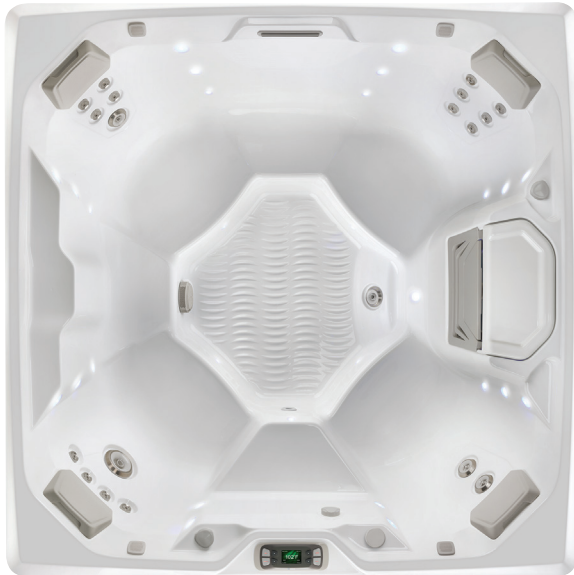

LIMELIGHT® COLLECTION

BEAM™