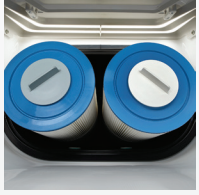

Dual Action Filtration
SilentFlo Circulation