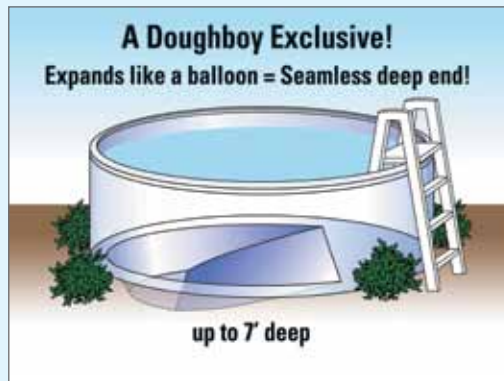

A Size For Any Backyard

An excellent assortment of pool sizes to perfectly match your backyard.

Round

12' • 16'
18' • 21'
24' • 28'

Oval

20' x 12' • 24' x 12'
32' x 12' • 24' x 16'
28' x 16' • 32' x 16'

Important: Misuse of your pool may result in crippling injury and/or other dangers to life and health. Do not dive or jump. Do not use slides, diving boards, or any other platform or object which can be used for improper pool entry. Use only an above-ground swimming pool ladder to enter or exit your pool. It is your responsibility to secure your pool against unauthorized, unsupervised or unintentional entry.

Change of Design: Doughboy Recreational expressly reserves the right to change or modify the design and construction of any product in due course of our manufacturing without incurring any obligation or liability to furnish or install such changes or modifications on products previously or subsequently sold.

Doughboy Recreational is in no way affiliated with any professional pool installer. If you have the pool installed by others, please supervise to be sure they comply with proper installation techniques as shown.

Visit our website at www.doughboy-pools.com

Doughboy Recreational • 315 N Sebastian • West Helena, AR 72390 • 866-DOUGHBOY